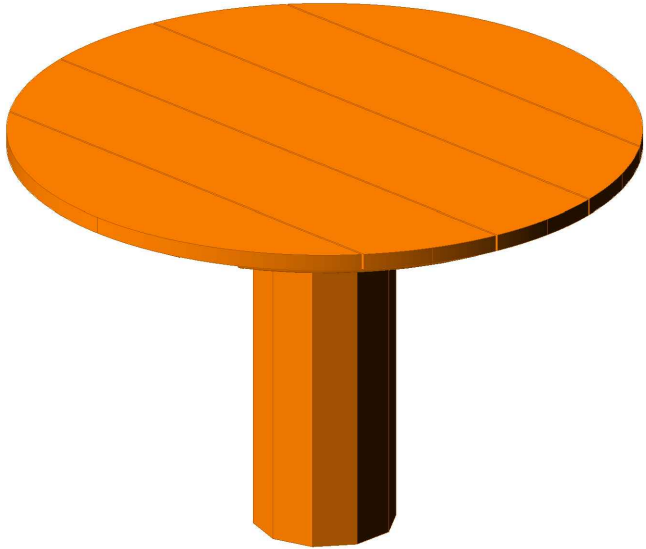

NORLEG	
Rundt sandbord Ø 75 cm	
LE 20896	
10.02.2010	REV. A:02.01.2018

< 600

≥ EN 1176

1:10

1:20

This drawing is the property of NORLEG and pursuant to current legislation may not be copied, transferred to or used by any third party. Should this drawing be used, a fee of 10% of the assumed contract price will be charged.

NORLEG - Mont.	
Rundt sandbord Ø75 cm	
LE 20896	
10.02.2010	REV. A:02.01.2018

Dh = Disk head

Mont.p. nr.

19

1:20