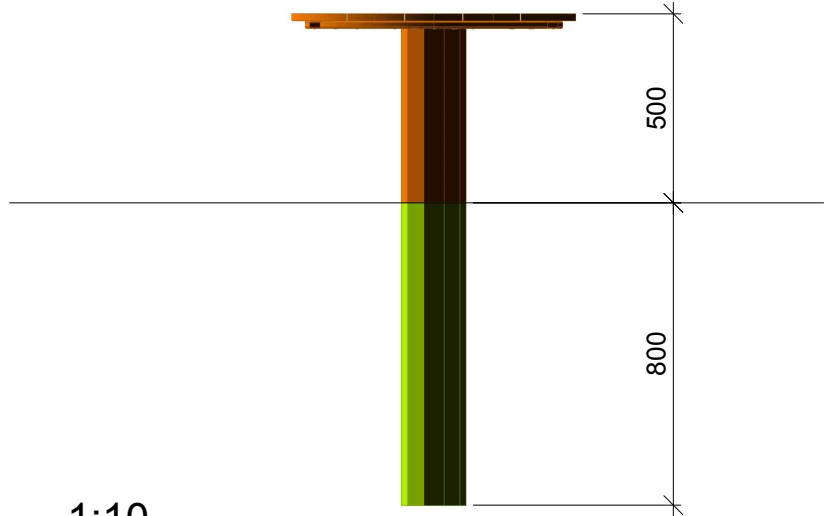

NORLEG	
Rundt sandbord Ø 75 cm	
LE 20896	
10.02.2010	REV. A:02.01.2018

< 600

≥ EN 1176

1:10

1:20

This drawing is the property of NORLEG and pursuant to current legislation may not be copied, transferred to or used by any third party. Should this drawing be used, a fee of 10% of the assumed contract price will be charged.

NORLEG - Mont.	
Rundt sandbord Ø75 cm	
LE 20896	
10.02.2010	REV. A:02.01.2018

Dh = Disk head

Mont.p. nr.

19

1:20